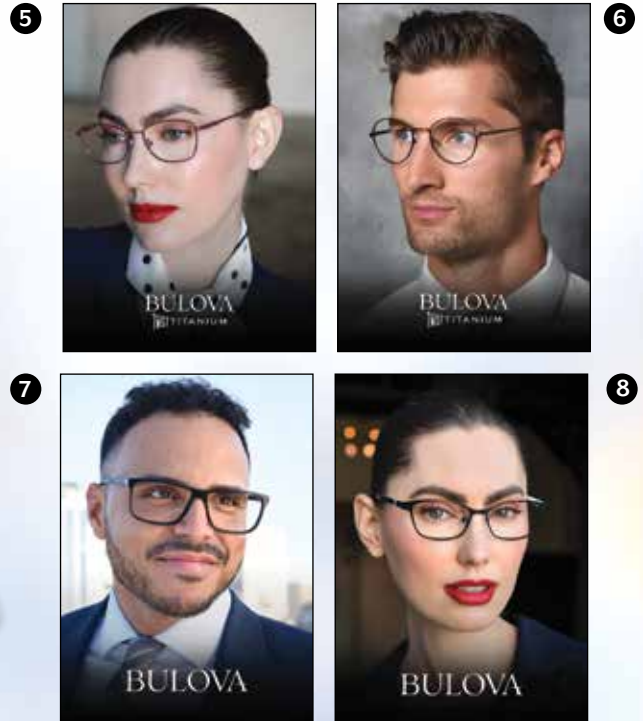

Available POINT OF PURCHASE

BULOVA Collection