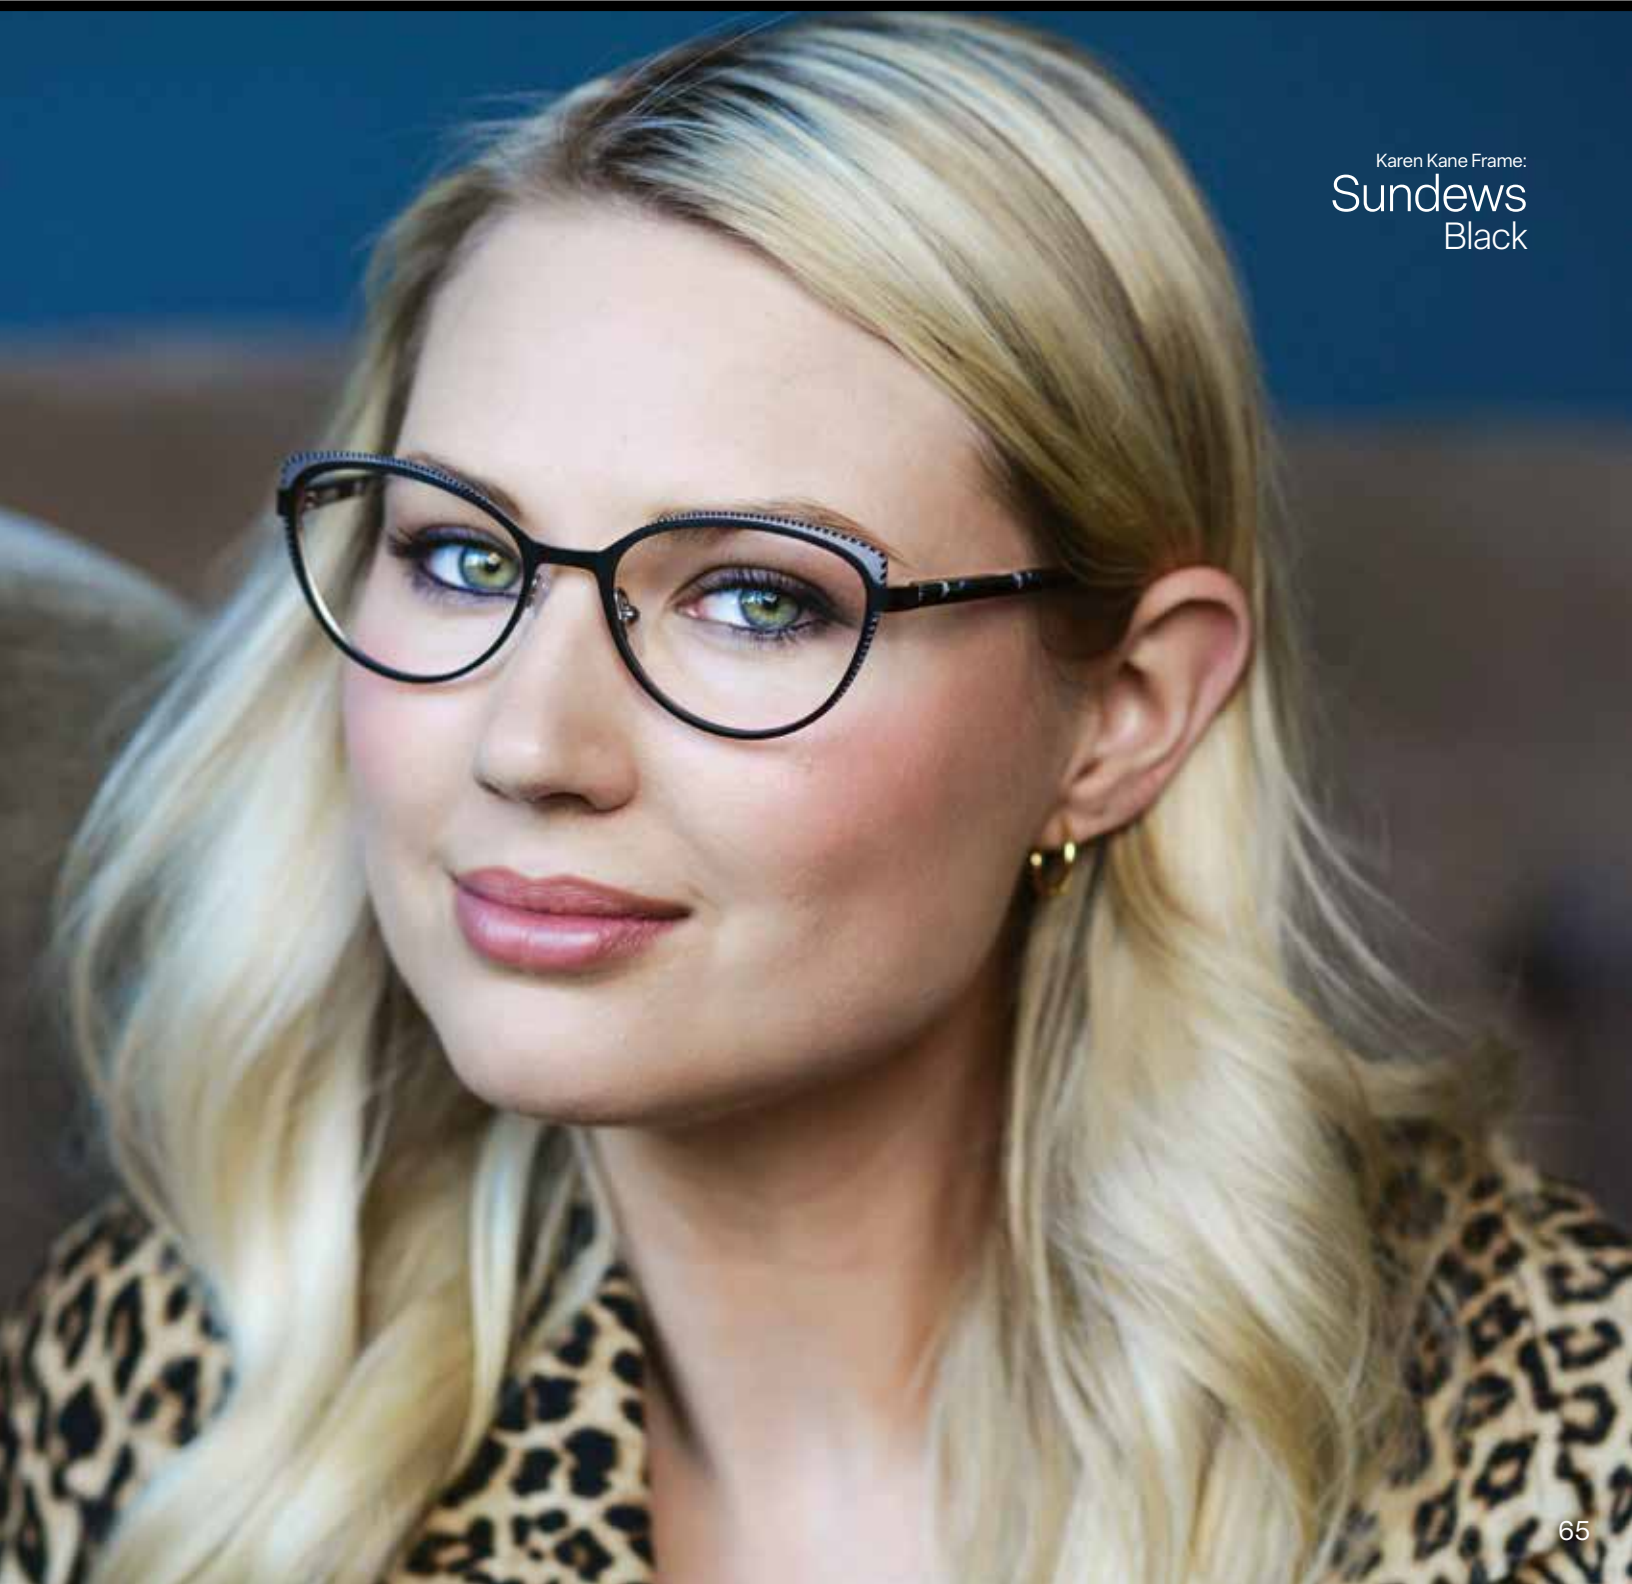

Karen Kane Frame:
Sundews
Black