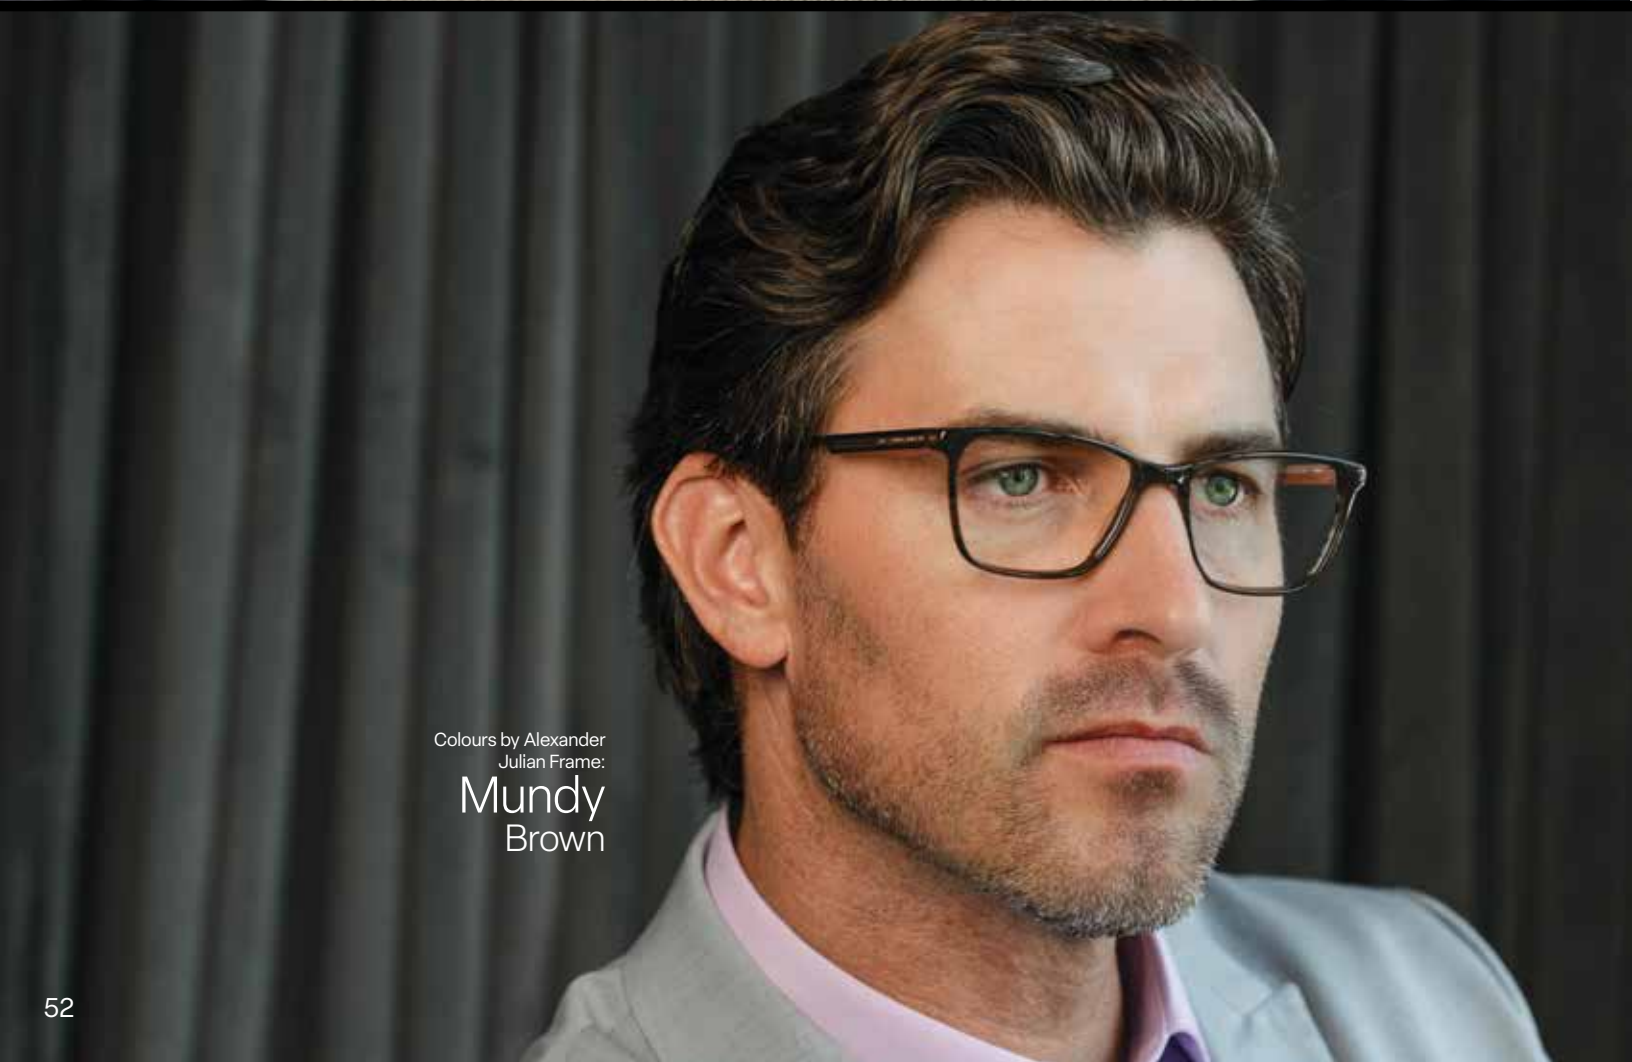

**MORGAN**  
Men's Zyl

**Bridge:** Saddle  
**Temples:** Spring Hinge Skull  
**Colors:** Brown, Grey

EYE	A	B	ED	DBL	TEMPLE
55	55	40.3	60	17	145mm

**MUNDY**  
Men's Zyl

Colours by Alexander  
Julian Frame:  
**Kimbrough  
Green**