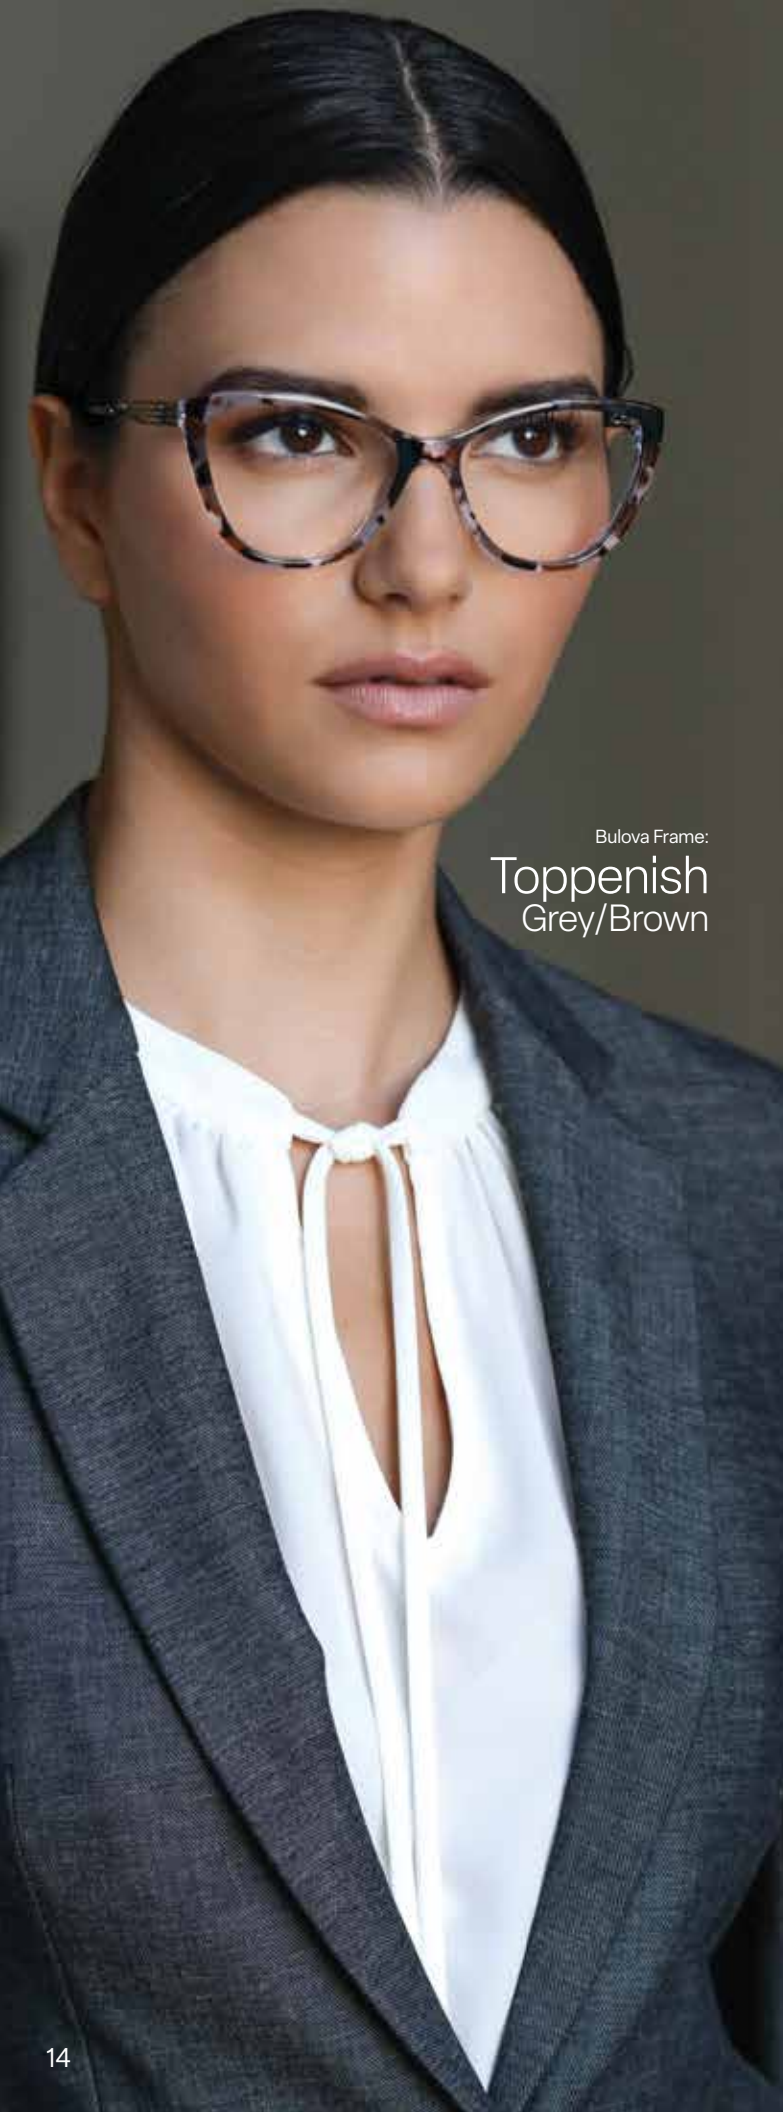

EYE	A	B	ED	DBL	TEMPLE
52	52	39.8	59.6	16	135mm

Bulova Frame:  
Clearwater  
Eggplant

Bulova Frame:  
Castlegar  
Amber

Bulova Frame:  
Toppenish  
Grey/Brown

Bulova Frame:  
Mount Vernon  
Tortoise

**Bridge:** Saddle  
**Temples:** Spring Hinge Skull  
**Colors:** Grey/Brown, Pink/Brown