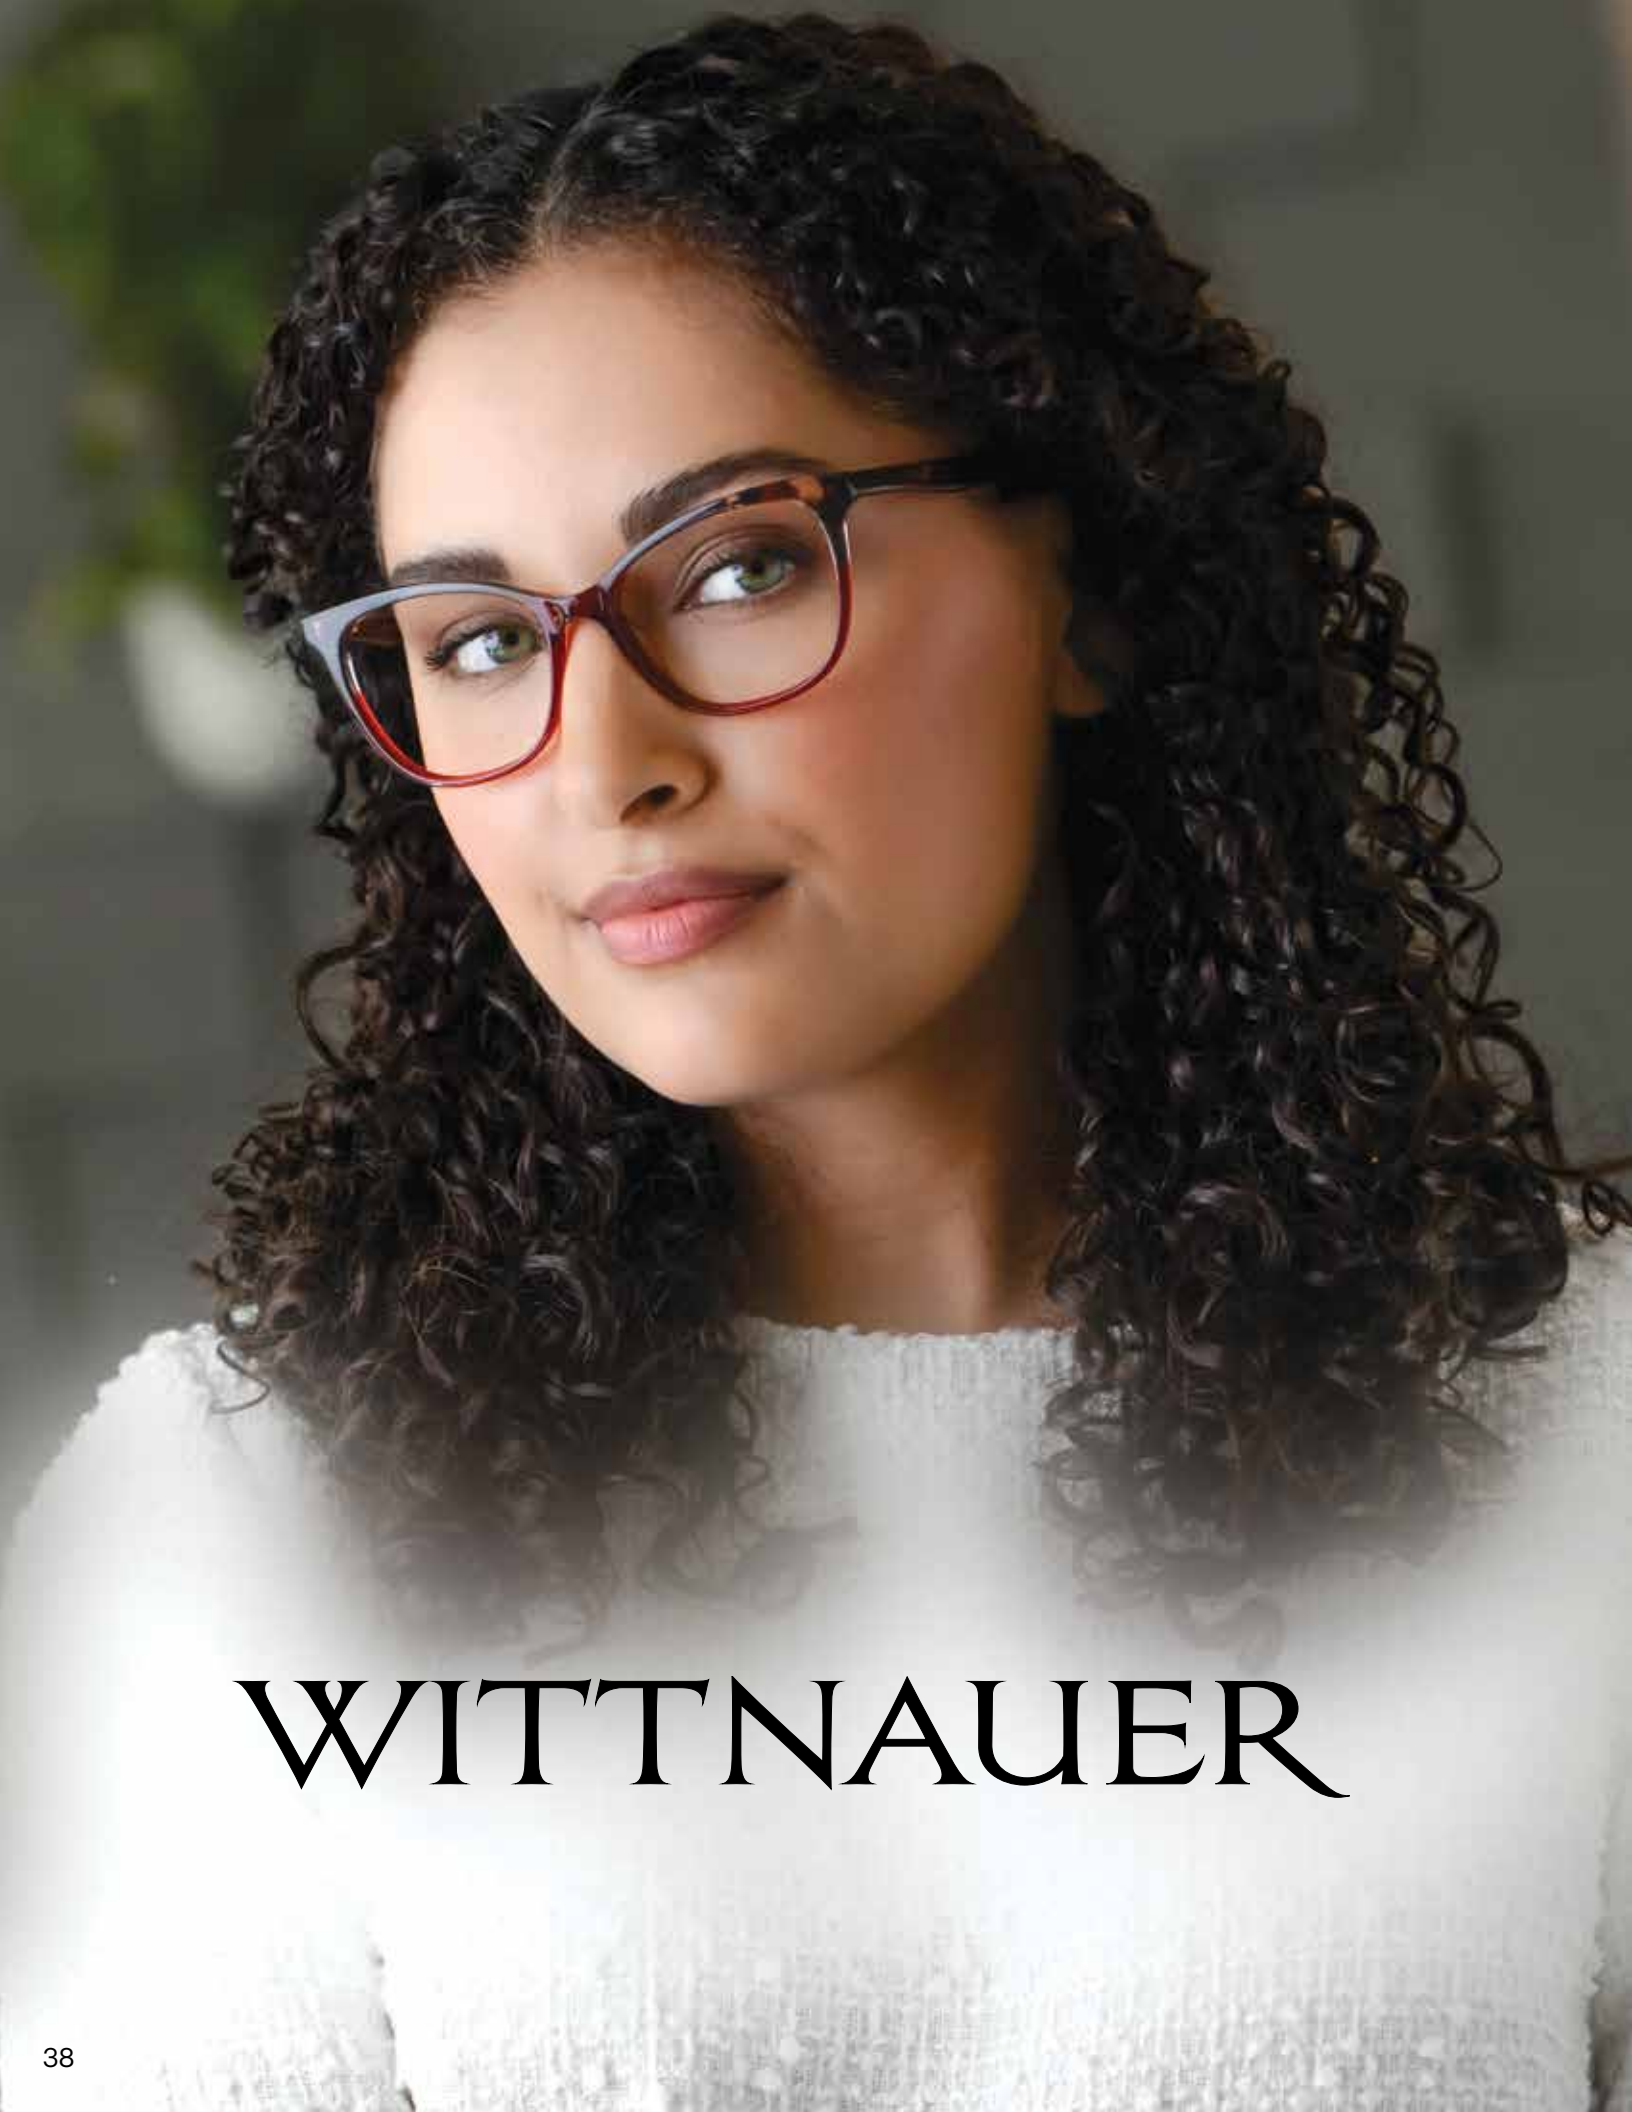

WALT
Men's Zyl

WITTNAUER