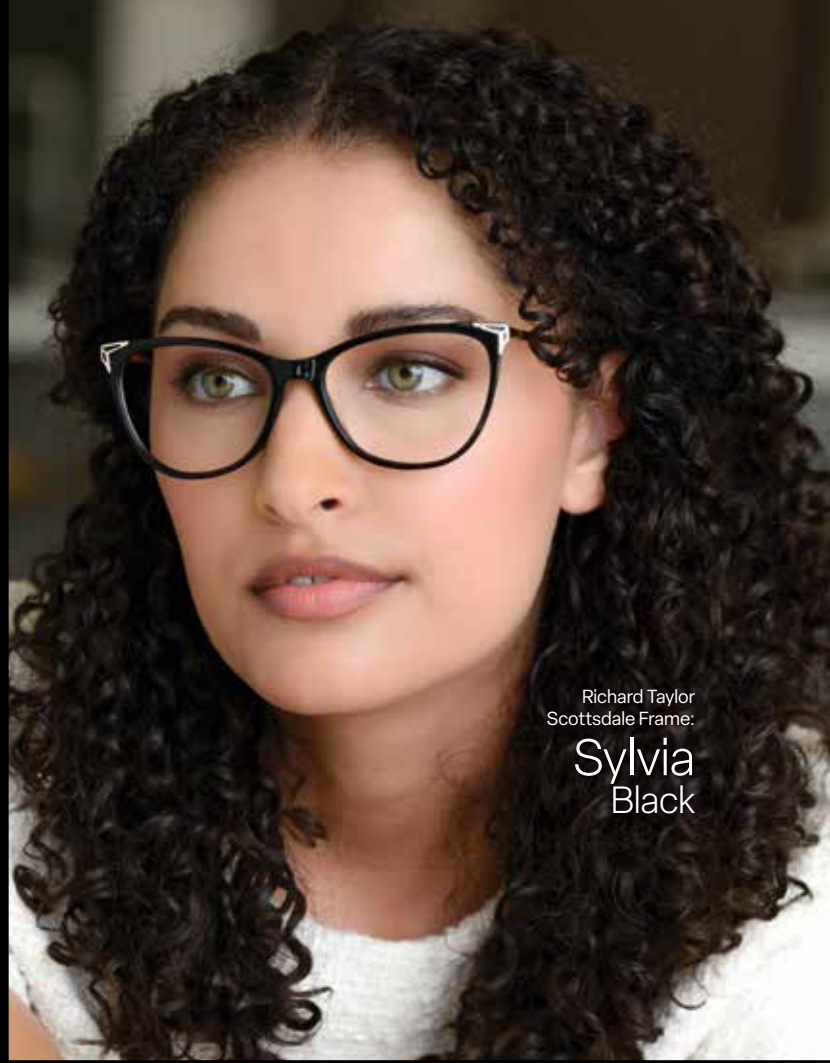

EYE	A	B	ED	DBL	TEMPLE
52	52	43	57.1	19	140mm

Richard Taylor  
Scottsdale Frame:

Kate  
Violet

Richard Taylor  
Scottsdale Frame:

Fred  
Grey

Richard Taylor  
Scottsdale Frame:  
**Pete**  
Navy

Richard Taylor  
Scottsdale Frame:  
**Sylvia**  
Black