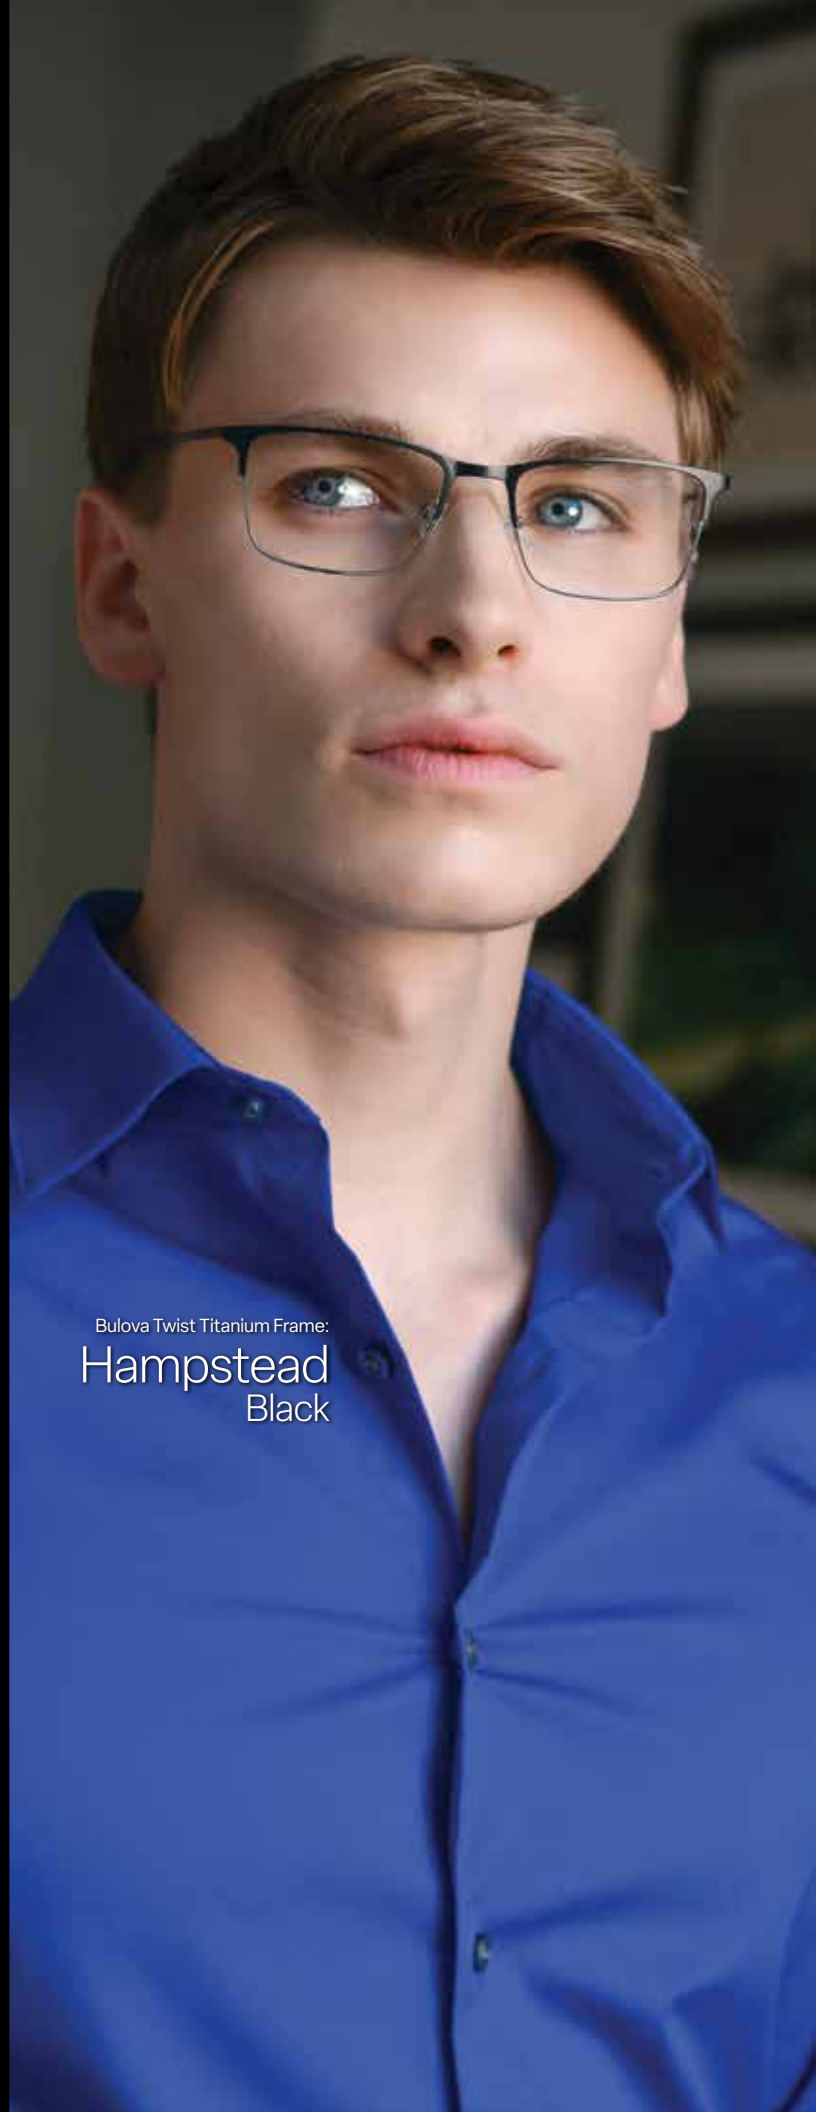

Bulova Twist Titanium Frame:

Hampstead
Black