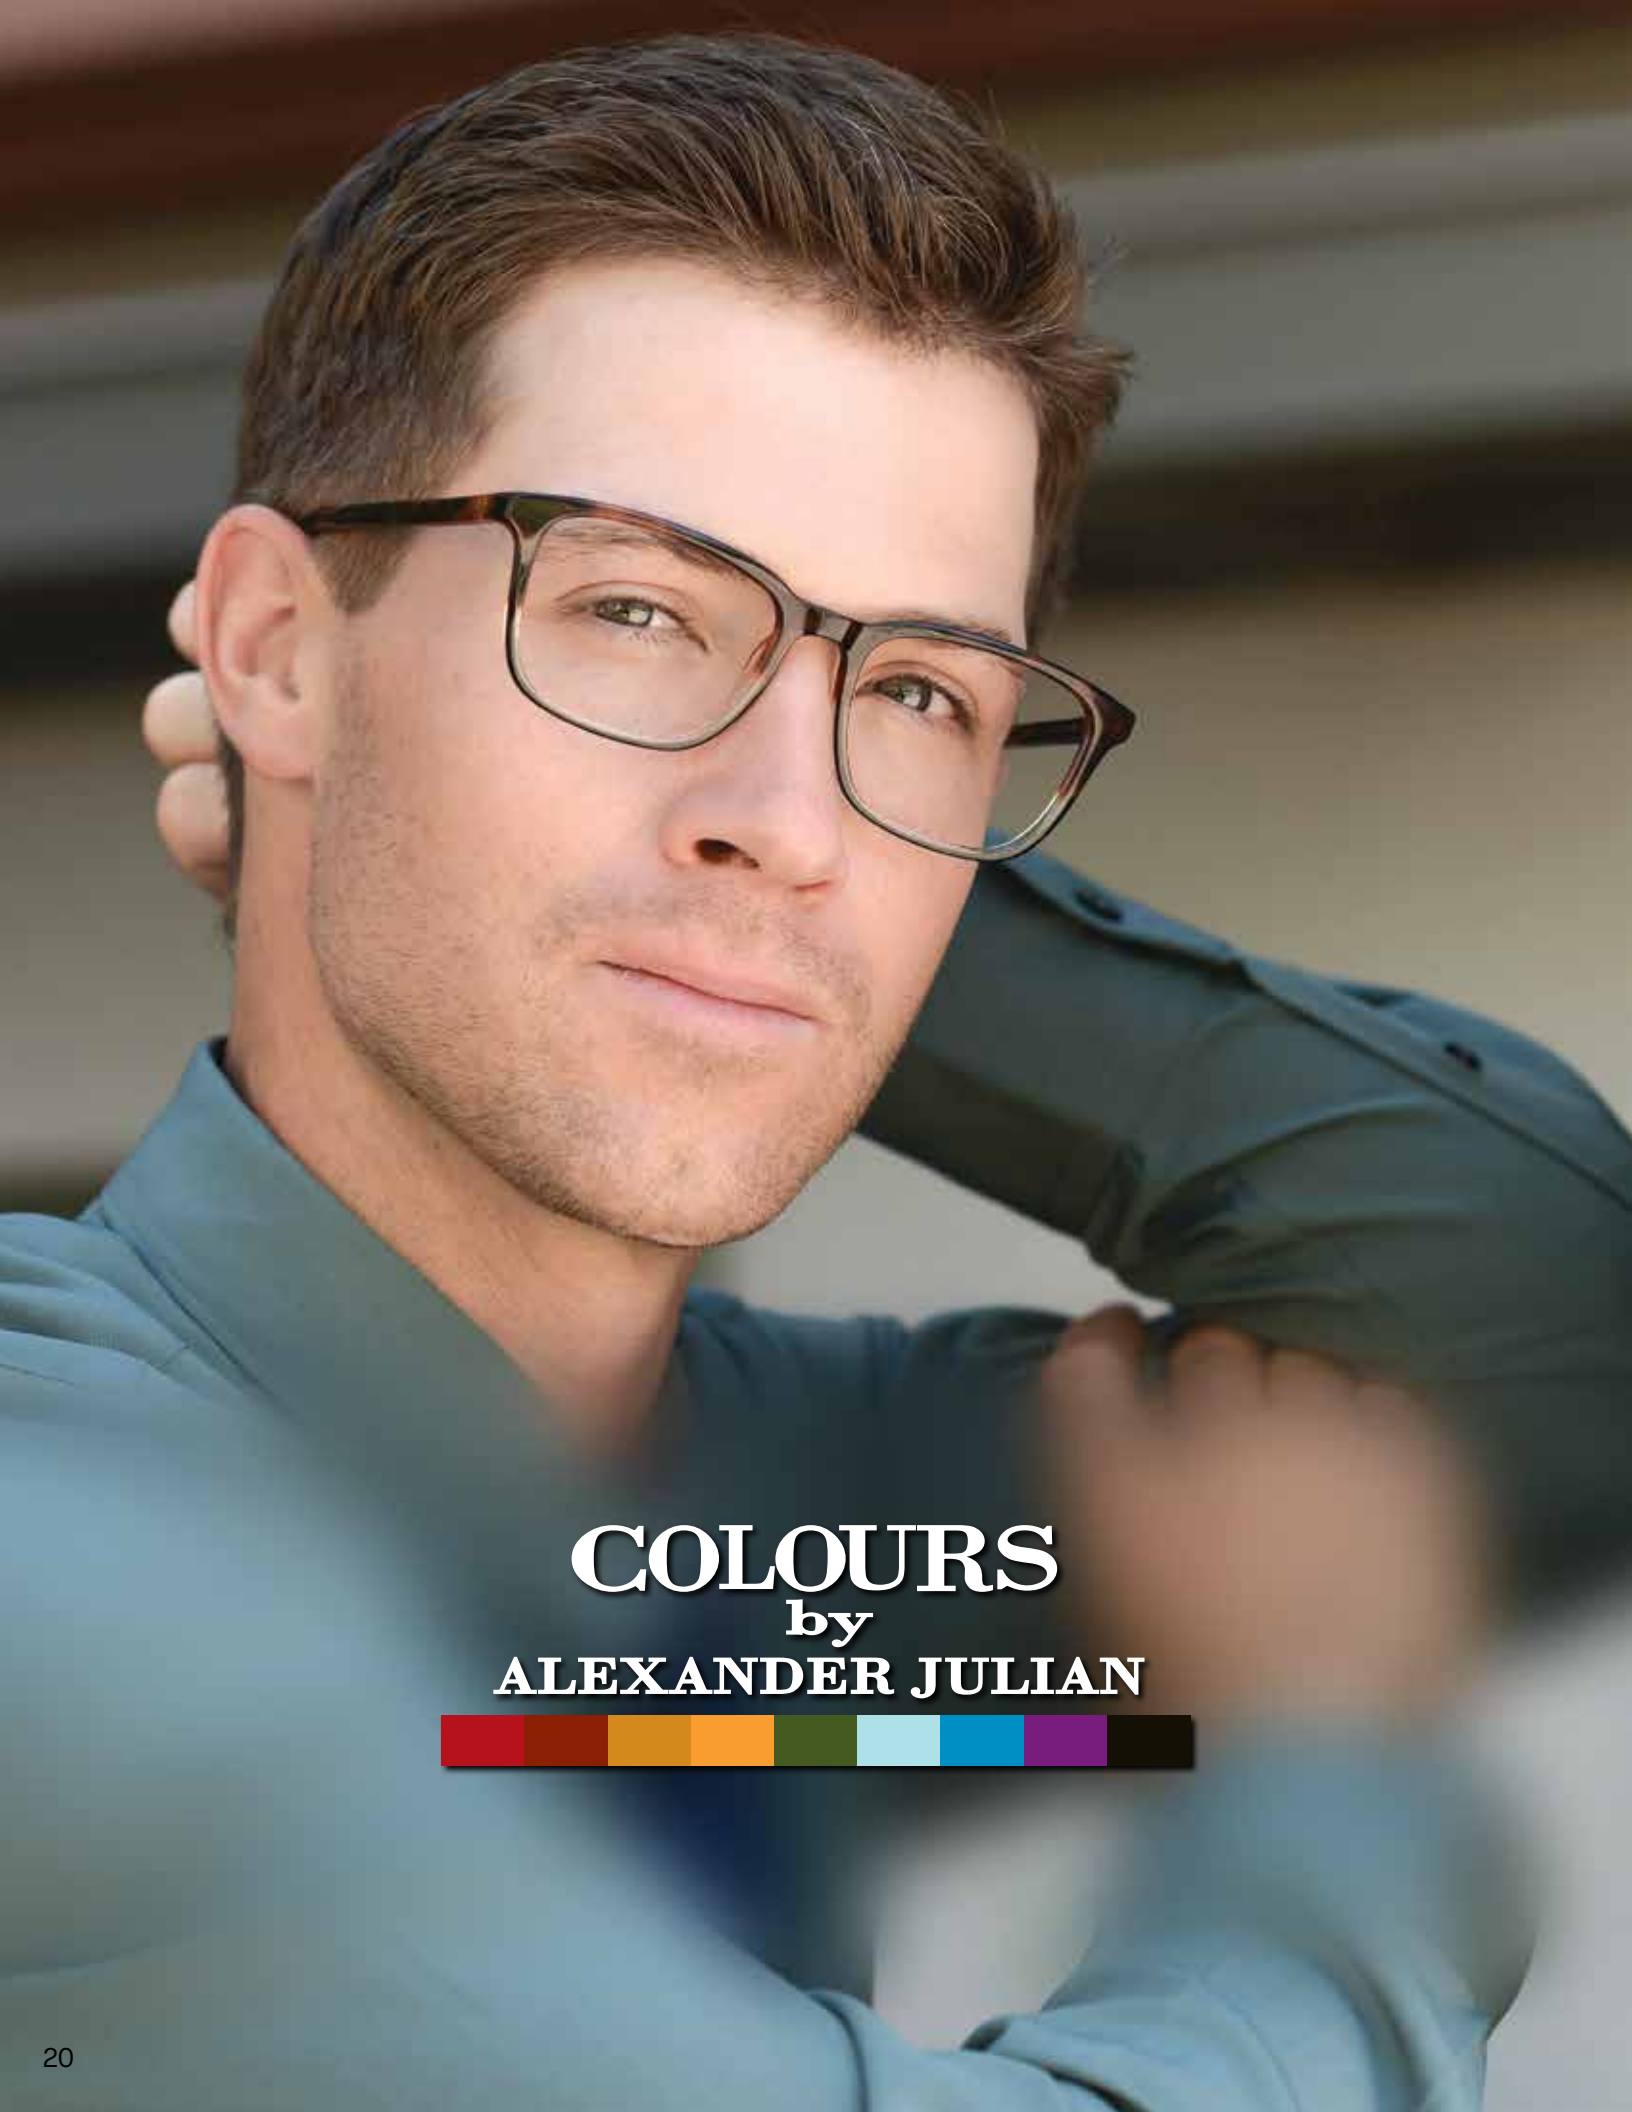

**YUKON**  
Men's Metal

Bulova Alternative Fit Frame:  
**Gunnison**  
Crystal

Bulova Alternative Fit Frame:

Escalante  
Silver/Black

Bulova Alternative Fit Frame:

Yukon  
Black/Blue

**COLOURS**  
by  
**ALEXANDER JULIAN**