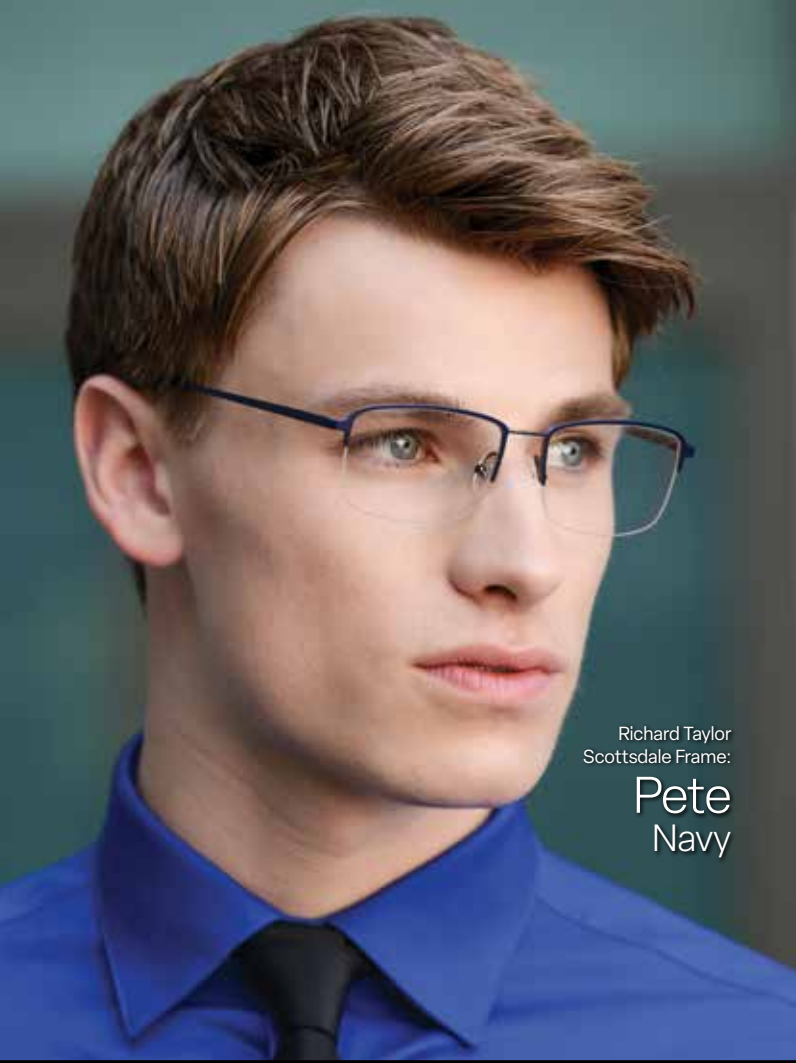

EYE	A	B	ED	DBL	TEMPLE
52	52	43	57.1	19	140mm

Richard Taylor  
Scottsdale Frame:

Kate  
Violet

Richard Taylor  
Scottsdale Frame:

Fred  
Grey

Richard Taylor  
Scottsdale Frame:  
**Pete**  
Navy

Richard Taylor  
Scottsdale Frame:  
**Sylvia**  
Black